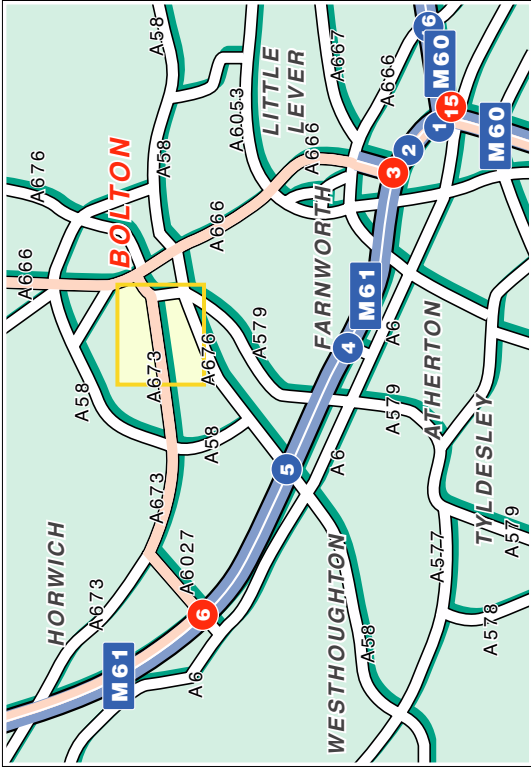

By Air, Manchester International Airport
Approximately 40 minutes drive away.

A673 TO
A6, PRESTON

BOLTON
MANCHESTER
A6027

M61 TO
PRESTON,
M6

BOLTON
ARENA

WANDERERS F.C.
(REEBOK
STADIUM)

HORWICH
PARKWAY
STATION

Town Centre
A673

Wigan
A58 (A5777)
Leigh (A5719)

Last
Drop
Village

Blackburn
(A666)

Wigan
A673 (A5777)

Blackburn
The Valley
Burnley (M65)

Ramsbottom
A673 (A5777)

Chorley
Preston (M61)

Wigan
A5777 (M61)

Town Centre
(South)

Bolton
Royal
Hospital

Chorley
A673

Horwich
A673

Wigan
A673 (A5777)

Manchester
A666 (A580)

Bury (A59)

Bury (A59)

Burnley
A673 (A58)

St. Helens (A58)

Bolton
A673

Wigan
A58 (A5777)
Leigh (A5719)

Last
Drop
Village

Blackburn
(A666)

Wigan
A673 (A5777)