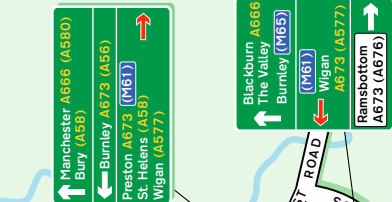

Wigan
A5777 (M61)

Town Centre
(South)

Bolton
Royal
Hospital

Chorley
A673

Horwich
A673

Wigan
A673 (A5777)

Manchester
A666 (A580)

Bury (A59)

Burnley
A673 (A58)

St. Helens (A58)

Wigan
A5777

Chorley
Preston (M61)

Horwich
A673

Wigan
A673 (A5777)

Manchester
A666 (A580)

Bury (A59)

Burnley
A673 (A58)

St. Helens (A58)

Wigan
A5777

Chorley
Preston (M61)

Horwich
A673

Manchester
A666 (A580)

Bury (A59)

Burnley
A673 (A58)

Wigan
A673 (A5777)

Manchester
A666 (A580)

Bury (A59)

Burnley
A673 (A58)

St. Helens (A58)

Wigan
A5777

Beehive
Roundabout
A673

Westhoughton
A6027 (A6)